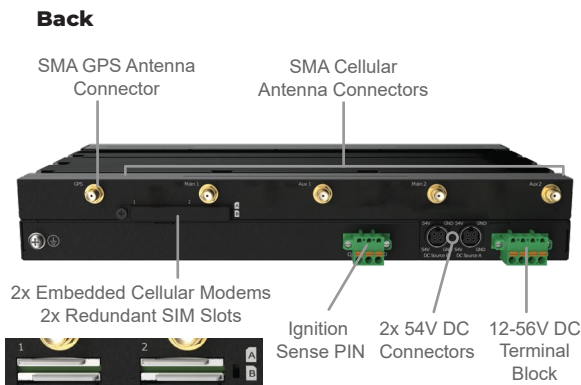

# MAX HD2 MBX

## Upgradable Multi-Cellular Gigabit LTE Powerhouse

CAT-12

### Specifications

MAX HD2 MBX (CAT-12)	
WAN Interface	2x USB Interface 3x GE*
LAN Interface	2x Embedded LTE-A Pro Modems with Redundant SIM Slots 9x GE*
Wi-Fi Interface	802.11ac/a/b/g/n, 1166 Mbps 2x2 MIMO Wi-Fi WAN and/or AP Simultaneous Dual-Band
Router Throughput	2.5 Gbps
Number of PepVPN SpeedFusion Peers	2/20^
PepVPN Throughput (No Encryption)	600 Mbps
PepVPN Throughput (256-bit AES)	500 Mbps
LTE-A Pro Modems	2x Modems, Downlink/Uplink Per Modem: 600 Mbps/150 Mbps
Recommended Users	50-500
Cellular and GPS Antenna Connector	4x SMA Antenna Connectors 1x SMA GPS Antenna Connector 4x RP-SMA Wi-Fi Antenna Connectors
Power Input	DC Jack/Terminal Block: 12-56 V#
Power Output	Up to Eight 802.3at PoE Outputs#
Power Consumption	55 W (max.)
Dimensions	2.0 x 11.5 x 7.0 inches 50 x 292 x 177 mm
Weight	7.28 pounds 3.3 kg
Operating Temperature	-40 ° – 149 °F -40 ° – 65 °C
Humidity	15% – 95% (non-condensing)
Certifications	FCC, CE, RoHS, RCM, E-Mark, PTCRB, Shock and Vibration Resistance: EN 61373:1999 IEC 61373:1999 Railway Applications: EN 50155 Electromagnetic Compatibility: EN 61000
Warranty	1-Year Limited Warranty
Package Content	MAX HD2 MBX, PSU (ACW-630), 4x Dual Band Wi-Fi Antennas (ACW-341), 1x GPS Active Antenna (ACW-232), 4x 2dBi 4G LTE Antennas (ACW-813), 1 Pair of Mounting Brackets (ACW-731), 1x SIM Cover

# 2x 54V DC input is needed for all 8x LAN ports to have 802.3at PoE. Plugging in 1x 54V DC input will result in 4x LAN ports having 802.3at PoE.

^ With purchase of optional SpeedFusion License (MAX-HD-020-SPF) can connect to up to 20 SpeedFusion peers.