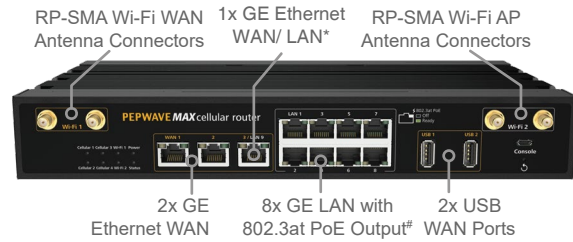

# MAX HD2 MBX

## Upgradable Multi-Cellular Gigabit LTE Powerhouse

CAT-12

### Specifications

MAX HD2 MBX (CAT-12)	
WAN Interface	2x USB Interface 3x GE*
LAN Interface	2x Embedded LTE-A Pro Modems with Redundant SIM Slots 9x GE*
Wi-Fi Interface	802.11ac/a/b/g/n, 1166 Mbps 2x2 MIMO Wi-Fi WAN and/or AP Simultaneous Dual-Band
Router Throughput	2.5 Gbps
Number of PepVPN SpeedFusion Peers	2/20^
PepVPN Throughput (No Encryption)	600 Mbps
PepVPN Throughput (256-bit AES)	500 Mbps
LTE-A Pro Modems	2x Modems, Downlink/Uplink Per Modem: 600 Mbps/150 Mbps
Recommended Users	50-500
Cellular and GPS Antenna Connector	4x SMA Antenna Connectors 1x SMA GPS Antenna Connector 4x RP-SMA Wi-Fi Antenna Connectors
Power Input	DC Jack/Terminal Block: 12-56 V#
Power Output	Up to Eight 802.3at PoE Outputs#
Power Consumption	55 W (max.)
Dimensions	2.0 x 11.5 x 7.0 inches 50 x 292 x 177 mm
Weight	7.28 pounds 3.3 kg
Operating Temperature	-40 ° – 149 °F -40 ° – 65 °C
Humidity	15% – 95% (non-condensing)
Certifications	FCC, CE, RoHS, RCM, E-Mark, PTCRB, Shock and Vibration Resistance: EN 61373:1999 IEC 61373:1999 Railway Applications: EN 50155 Electromagnetic Compatibility: EN 61000
Warranty	1-Year Limited Warranty
Package Content	MAX HD2 MBX, PSU (ACW-630), 4x Dual Band Wi-Fi Antennas (ACW-341), 1x GPS Active Antenna (ACW-232), 4x 2dBi 4G LTE Antennas (ACW-813), 1 Pair of Mounting Brackets (ACW-731), 1x SIM Cover